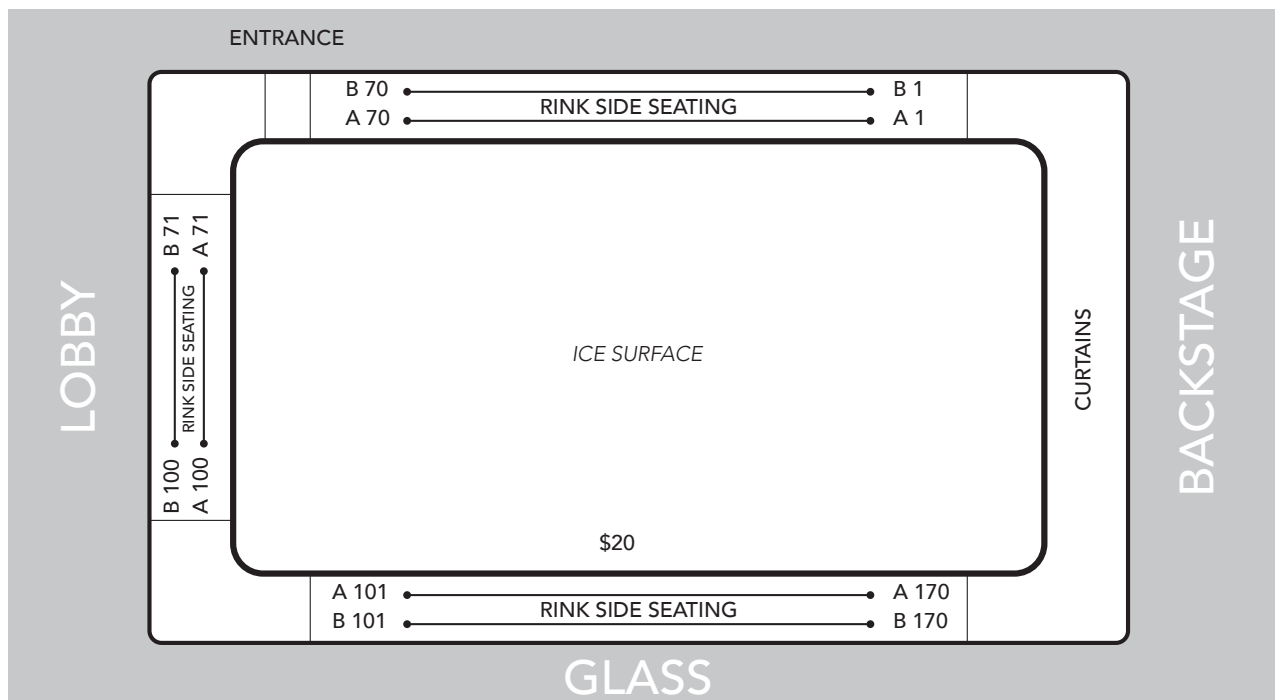

Ticket Prices:

Rinkside- \$20
Reserved Bleachers (sections A & D) - \$12
Reserved Bleachers (sections B & C) - \$15
General Admission - \$10

(Row A is closest to rink glass. Row G is last row at wall)

	General Admission -\$10	Section A - \$12	Section B - \$15	Section C - \$15	Section D - \$12	General Admission -\$10
Row A						
Row B						
Row C						
Row D						
Row E						
Row F						
Row G						
		1-18	19-36	37-54	55-63	